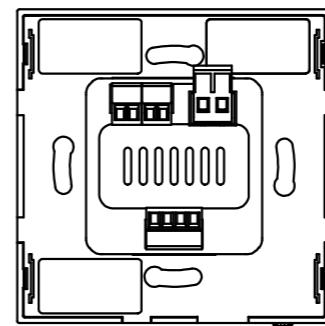

Model	Description	Units	Scale
	KS-WALL-4	4 SPEAKERS SOUND KIT	mm	1:2