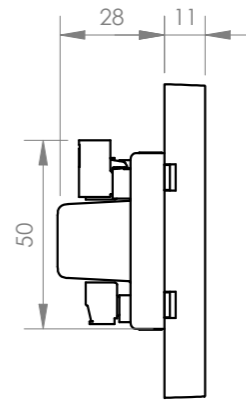

+ Info:

<https://fonestar.com/KS-WALL-4>

	Model	Description	Units	Scale
	KS-WALL-4	4 SPEAKERS SOUND KIT	mm	1:2