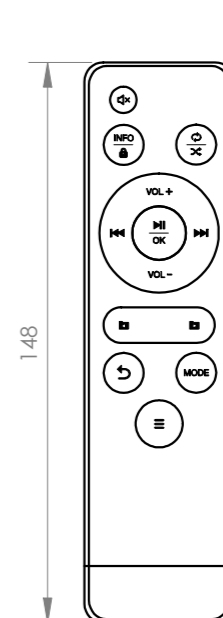

Model	Description	Units	Scale
	KS-WALL-4	4 SPEAKERS SOUND KIT	mm	1:2