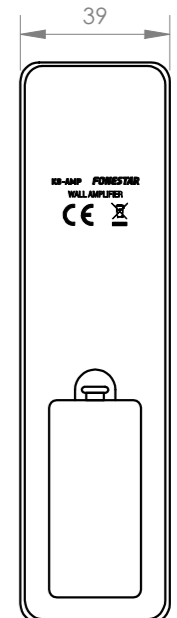

+ Info:

<https://fonestar.com/KS-WALL-4>

## TECHNICAL CHARACTERISTICS

FEATURES	<p>Sound kit: compact stereo amplifier with 4 x 6" ceiling speakers. Stereo player with Bluetooth receiver, USB player and FM tuner with 50 presets and auto search. Autoplay, starts playback automatically when switched on. Memory of the last selected mode. Playback mode memory (random, repeat). Possibility to change Bluetooth ID and password with PC software. 2.15" LCD display of mode and playback information. Configurable maximum volume. Shut-off timer. Bass and treble equalization. Mono/stereo output selector of the player. Control via touch buttons or via included remote control. 2 x line level auxiliary inputs (mono). For square and round universal standard case.</p>
BLUETOOTH	<p>5.0 Bluetooth. 10 m transmission distance</p>
POWER	25 + 25 W RMS@4 Ohm
SPEAKERS	<p>4 x 6"@8 Ohm speakers ABS body Frameless aluminium round grille</p>
INPUTS	<p>1 x aux line, 3.5 mm jack, 200 mV RMS 1 x aux line, euroblock, 200 mV RMS 1 x FM antenna</p>
OUTPUTS	Loudspeakers: 4-8 Ohm, euroblock
COLOUR	White (RAL 9003)
POWER SUPPLY	100-240 V AC
DIMENSIONS	<p>Amplifier: Exterior: 83 x 83 x 39 mm depth Assembly: 47 x 47 x 27 mm depth Distance between screws: 60 mm</p> <p>Speakers: 186 mm Ø x 70 mm depth Cut-out hole: 170 mm</p>
WEIGHT	2,3 kg
ACCESSORIES	<p>Cableado de altavoz 4 x 5 m Cable de antena FM Mando a distancia Pilas incluidas</p>
OPTIONAL	DOT-BOX-B: caja para montaje en superficie

+ Info:

<https://fonestar.com/KS-WALL-4>

	Model	Description	Units	Scale
	KS-WALL-4	4 SPEAKERS SOUND KIT	mm	1:2