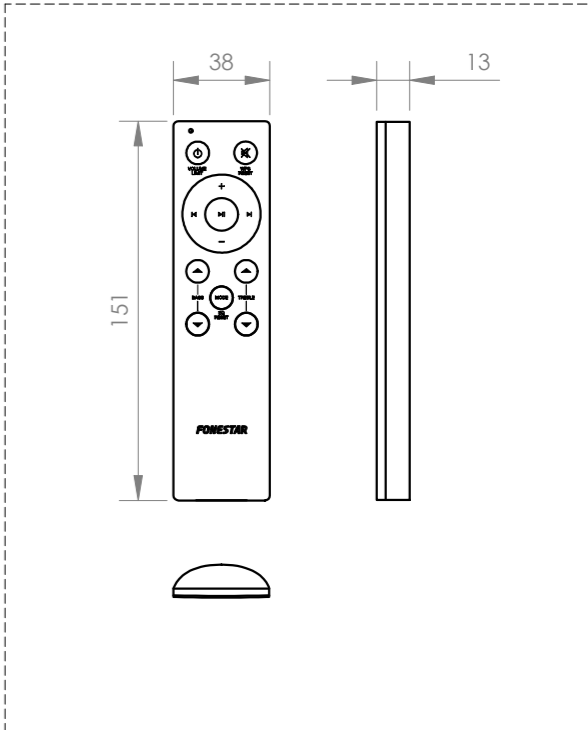

↑ → SPL vs Frequency

↑ → SPL vs Angle

● ↕ Impedance vs Frequency

FONESTAR	Model	Description	Units	Scale
	KS-08WIFI	SOUND KIT 2 CEILING LOUDSPEAKERS WI-FI + BLUETOOTH	mm	1:3