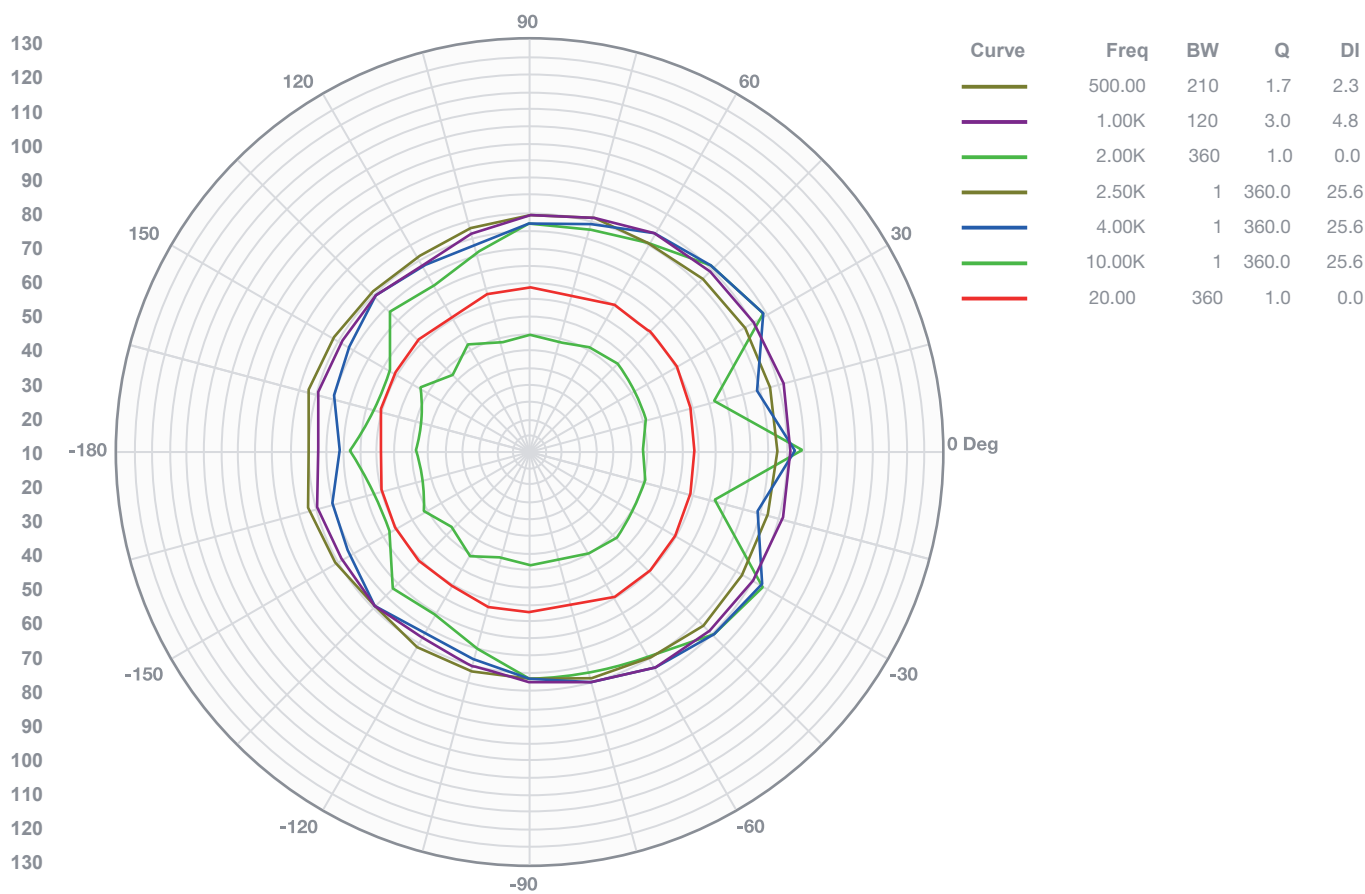

↑ → SPL vs Angle