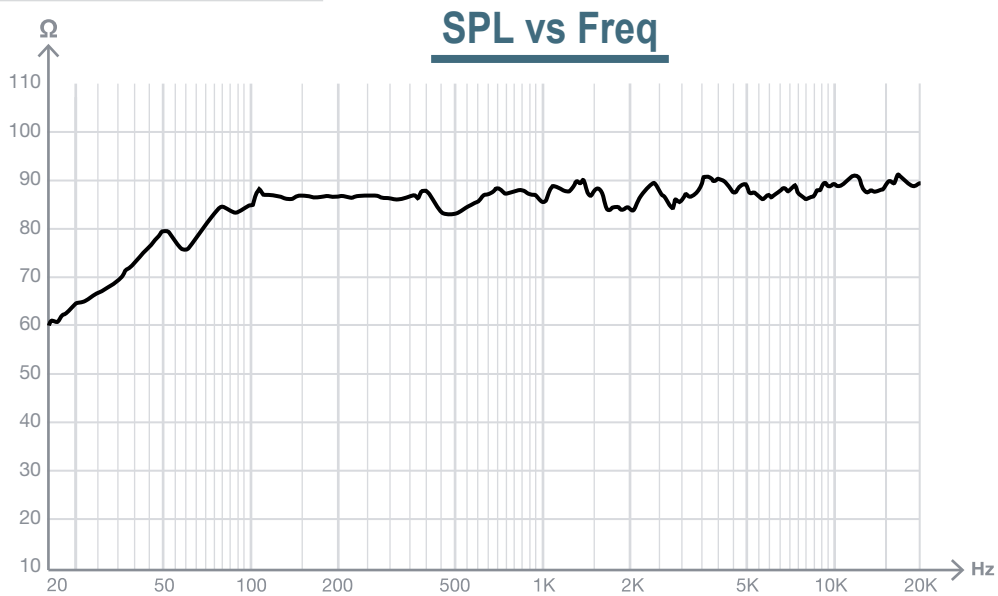

↑ → SPL vs Frequency