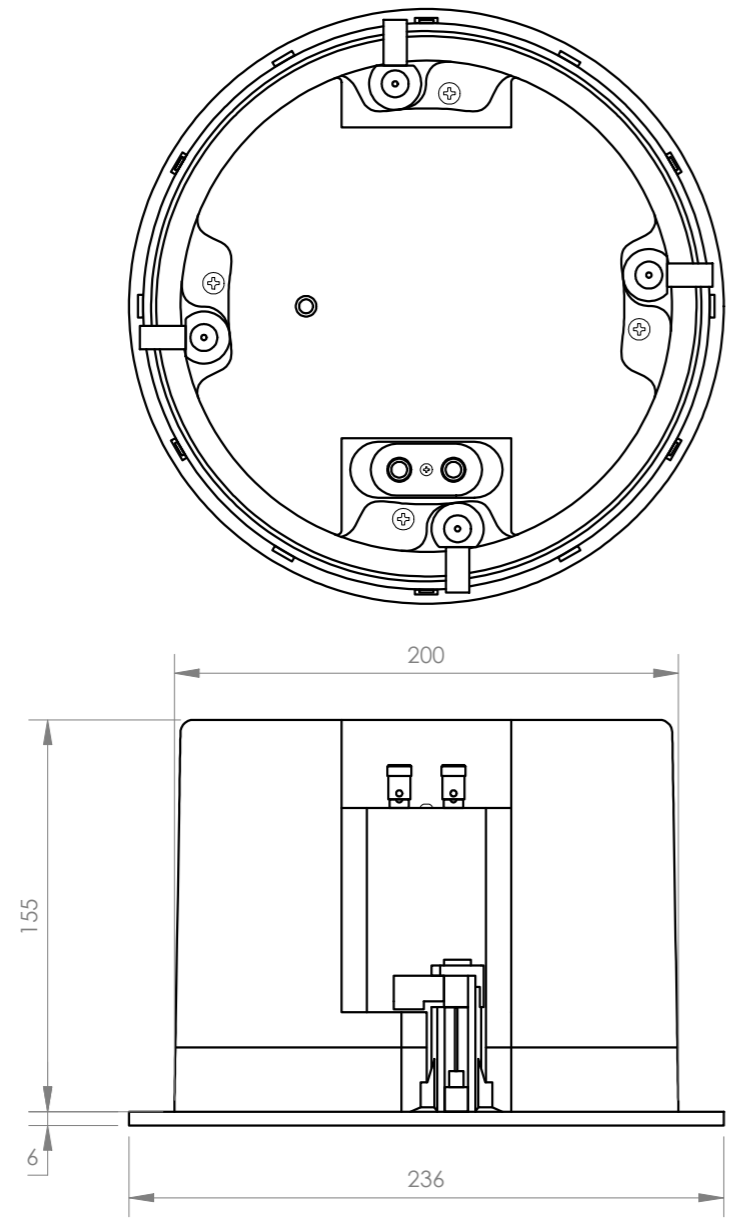

↑ → SPL vs Frequency

↑ → SPL vs Angle

● ↕ Impedance vs Frequency

FONESTAR	Model	Description	Units	Scale
	KS-08WIFI	SOUND KIT 2 CEILING LOUDSPEAKERS WI-FI + BLUETOOTH	mm	1:3