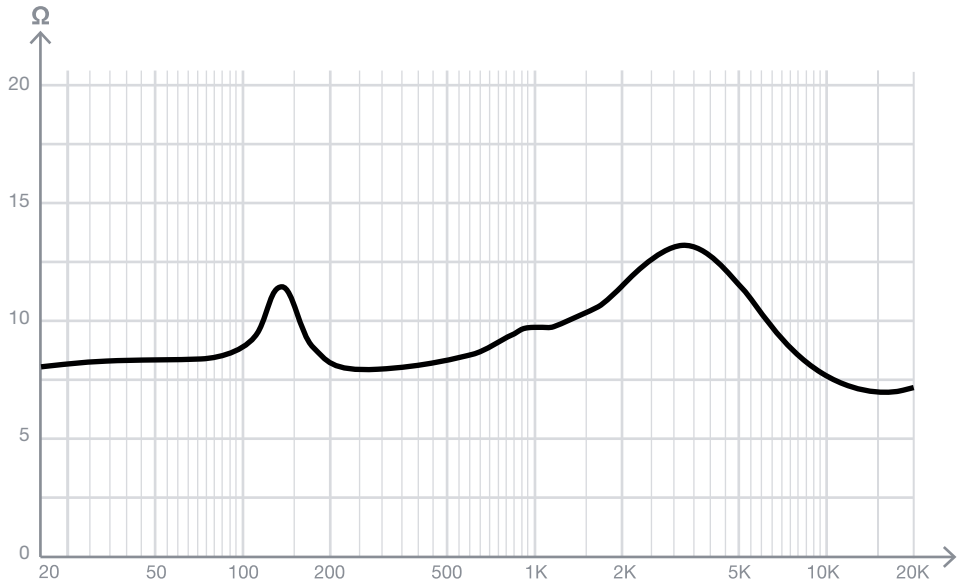

↑ → SPL vs Frequency

↑ → SPL vs Angle

● ↕ Impedance vs Frequency

FONESTAR	Model	Description	Units	Scale
	KS-08WIFI	SOUND KIT 2 CEILING LOUDSPEAKERS WI-FI + BLUETOOTH	mm	1:3