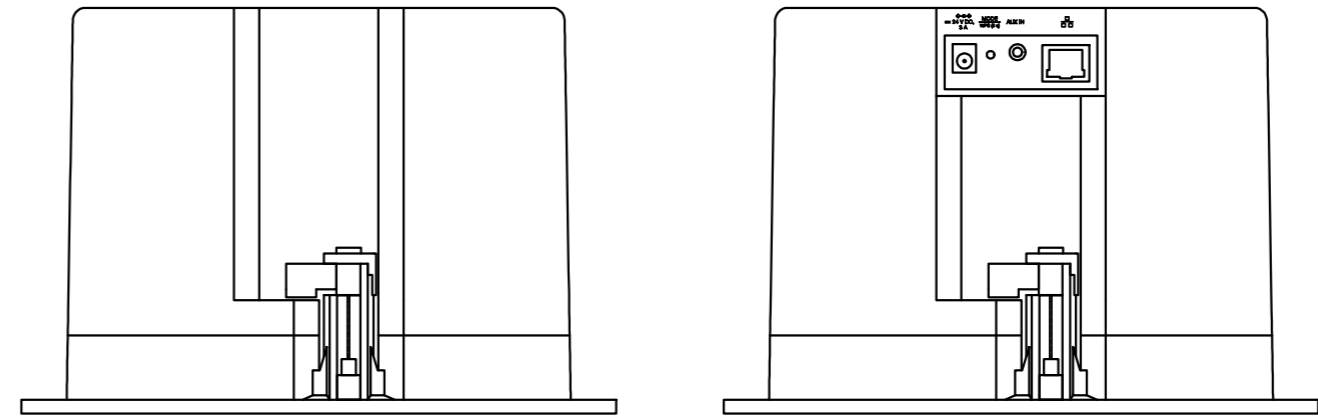

↑ → SPL vs Frequency

↑ → SPL vs Angle

● ↕ Impedance vs Frequency

FONESTAR	Model	Description	Units	Scale
	KS-08WIFI	SOUND KIT 2 CEILING LOUDSPEAKERS WI-FI + BLUETOOTH	mm	1:3