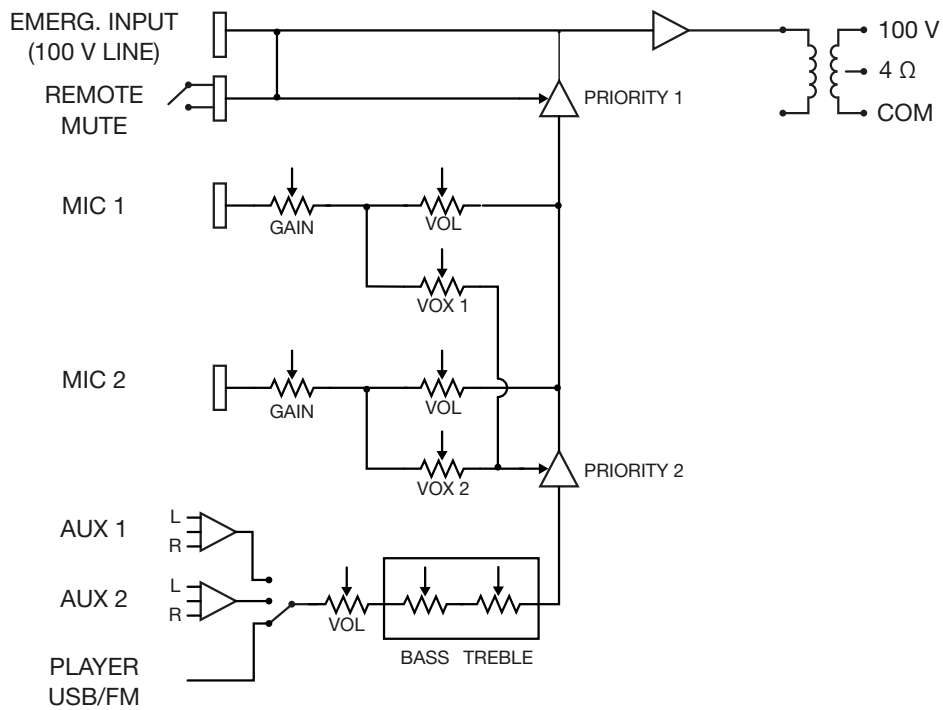

Frequency response

Block diagram