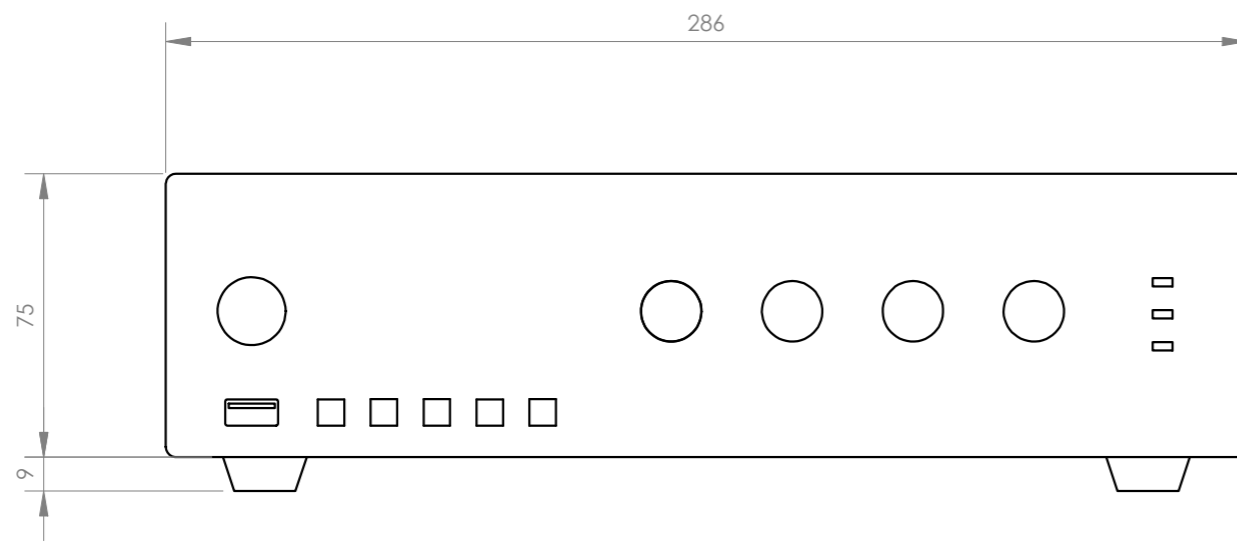

FONESTAR	Model	Description	Units	Scale
	PROX-30	PA SINGLE ZONE AMPLIFIER	mm	1:2