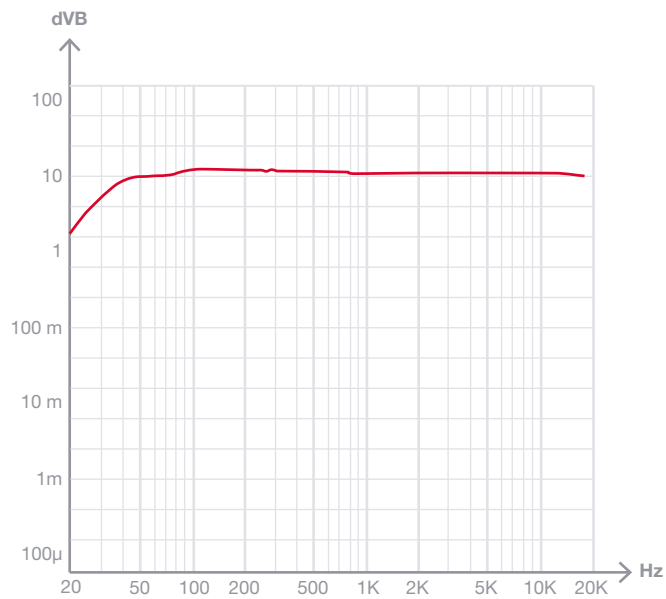

Frequency response

Block diagram