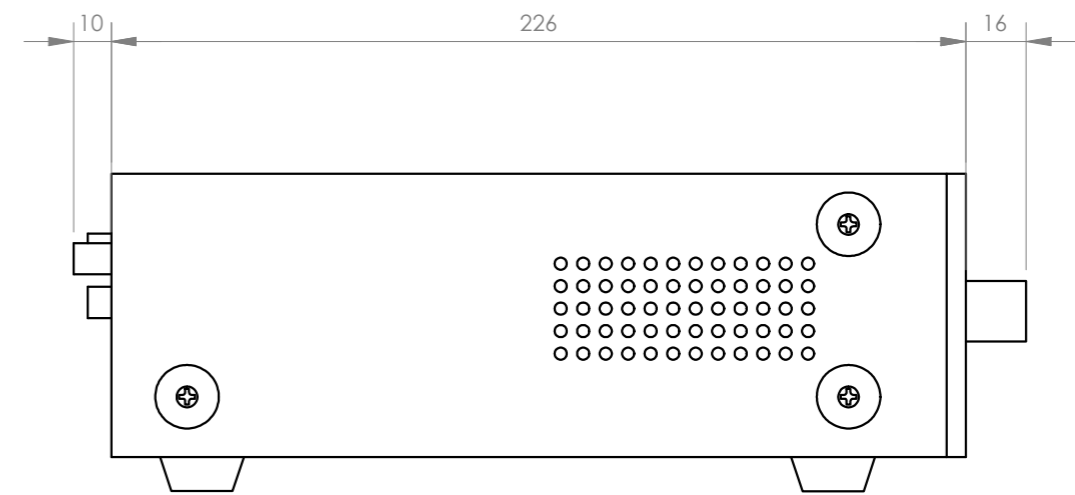

FONESTAR	Model	Description	Units	Scale
	PROX-30	PA SINGLE ZONE AMPLIFIER	mm	1:2