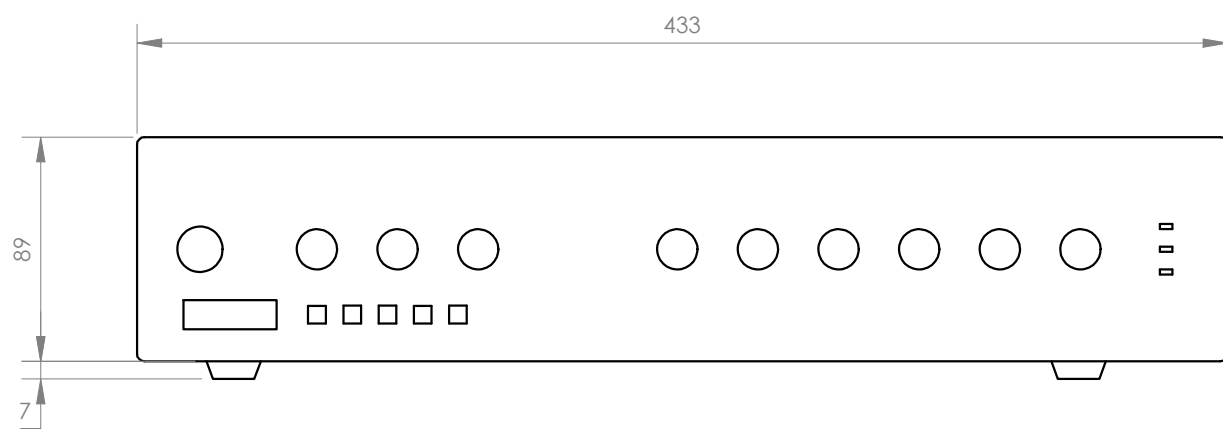

FONESTAR	Model	Description	Units	Scale
	PROX-120Z	PA MULTI-ZONE AMPLIFIER	mm	1:3