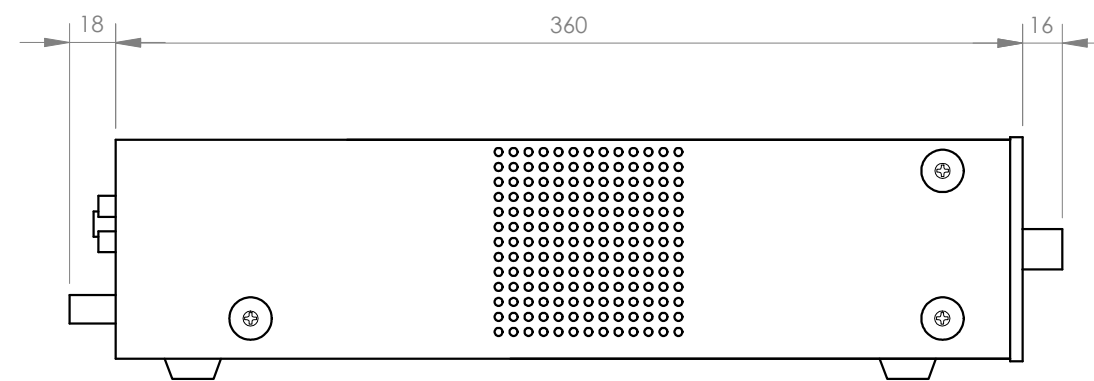

FONESTAR	Model	Description	Units	Scale
	PROX-120Z	PA MULTI-ZONE AMPLIFIER	mm	1:3