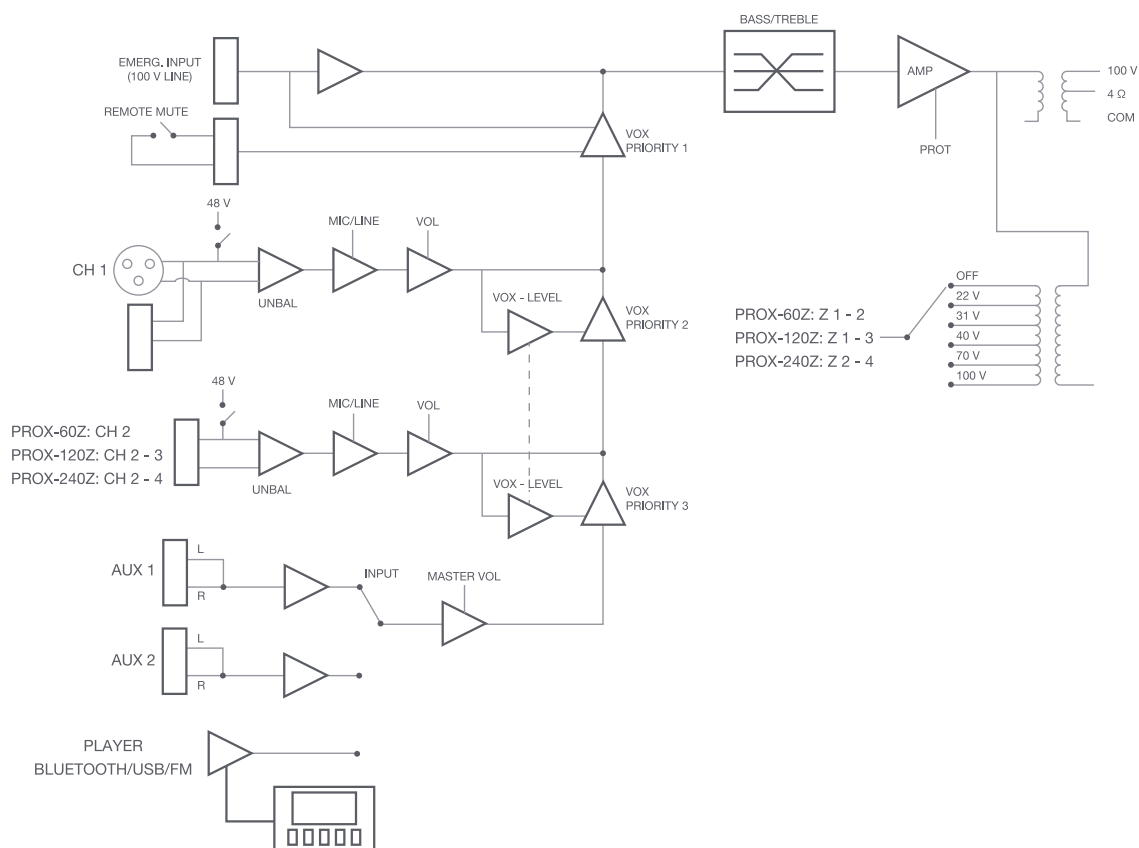

Block diagram