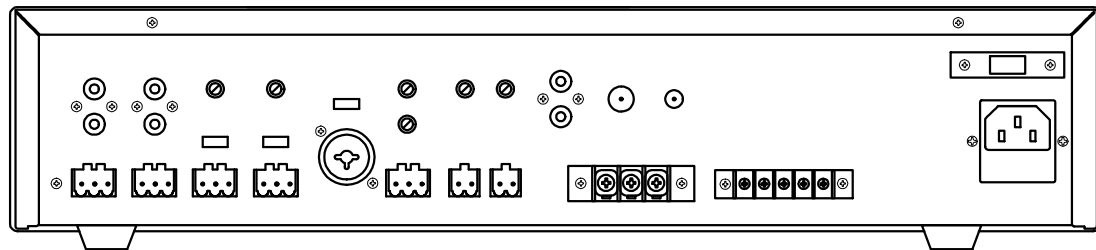

FONESTAR	Model	Description	Units	Scale
	PROX-120Z	PA MULTI-ZONE AMPLIFIER	mm	1:3