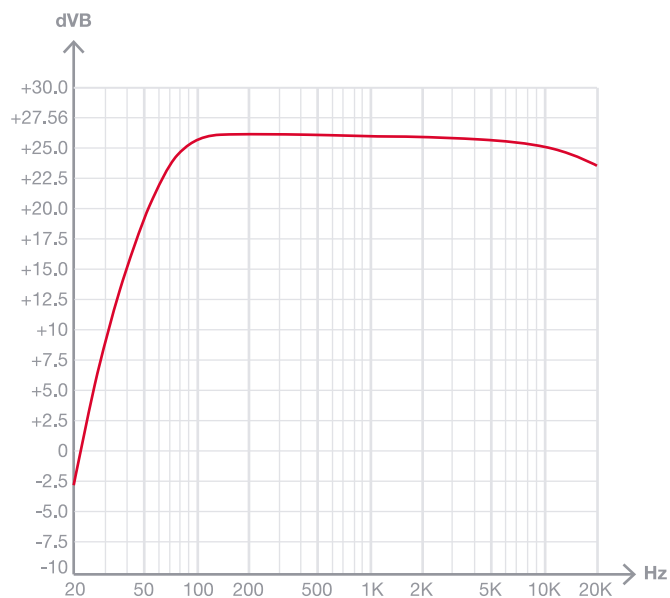

Frequency response