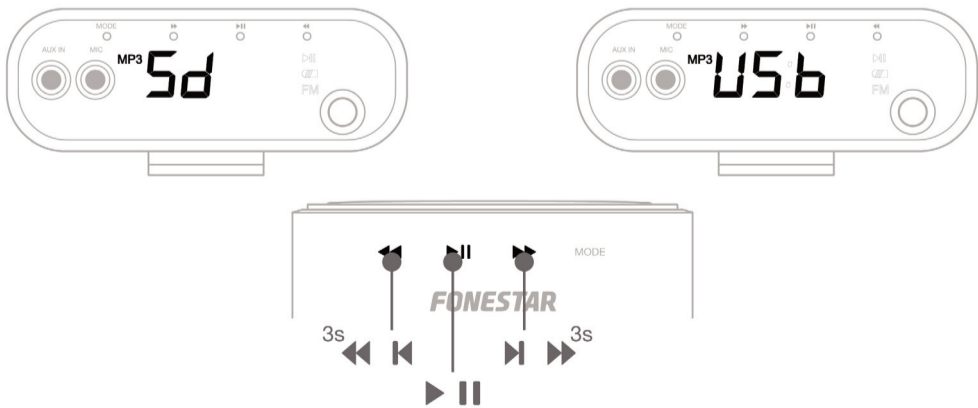

CONTROLS AND CONNECTORS

AUX MODE

REC MODE

MicroSD/USB MODE

BATTERY LEVEL MODE

FM MODE

CABLED MIC MODE

	RED/ROJO/ ROUGE/VERMELHO	BLUE/AZUL/ BLEU/AZUIS
Light	●	○
Power	○	●

● ON/ENCENDIDO/ALLUMÉ/LIGADO
○ OFF/APAGADO/ÉTEINT/DESLIGADO

- ON/OFF
- PLAY
- PAUSE
- STOP
- PREVIOUS
- NEXT
- REWIND
- FORWARD
- AUDIO
- MUTE
- MODE
- MASTER VOL
- MIC
- RADIO MEMO
- START REC
- PAUSE REC
- FM ANT.
- STATUS
- SAVE
- BATTERY LEVEL
- BATTERY STATUS
- BATTERY CHARGING
- BATTERY FULL