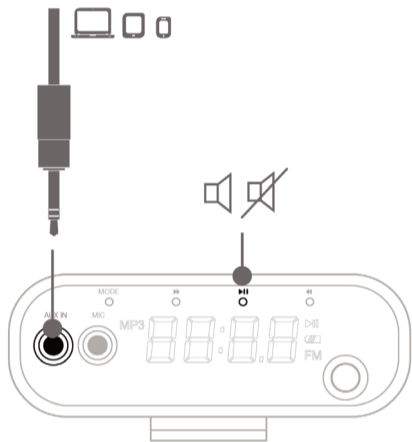

CONTROLS AND CONNECTORS

AUX MODE

REC MODE

MicroSD/USB MODE

BATTERY LEVEL MODE

FM MODE

CABLED MIC MODE

	RED/ROJO/ ROUGE/VERMELHO	BLUE/AZUL/ BLEU/AZUIS
Light	●	○
Power	○	●