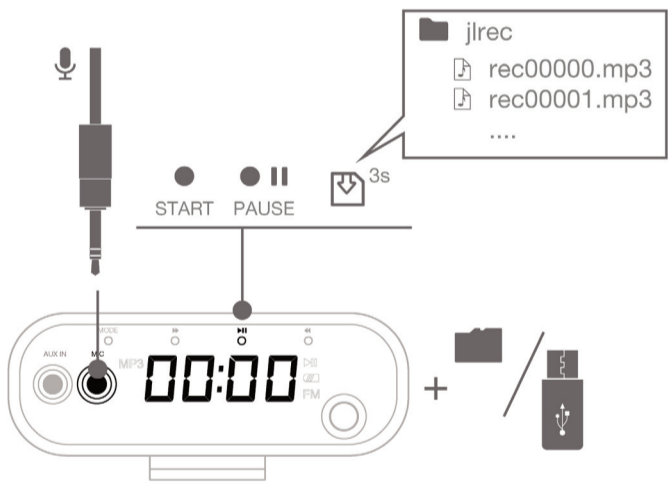

CONTROLS AND CONNECTORS

AUX MODE

REC MODE

MicroSD/USB MODE

BATTERY LEVEL MODE

FM MODE

CABLED MIC MODE

	RED/ROJO/ ROUGE/VERMELHO	BLUE/AZUL/ BLEU/AZUIS
Light	●	○
Power	○	●