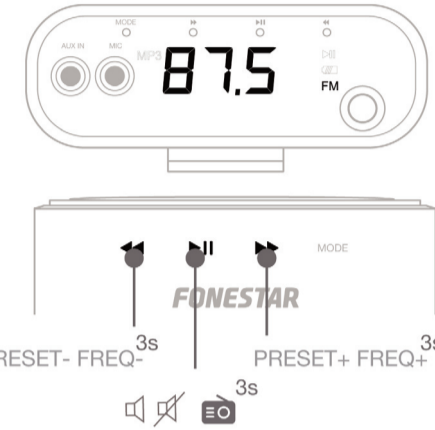

CONTROLS AND CONNECTORS

AUX MODE

REC MODE

MicroSD/USB MODE

BATTERY LEVEL MODE

FM MODE

CABLED MIC MODE

	RED/ROJO/ ROUGE/VERMELHO	BLUE/AZUL/ BLEU/AZUIS
Light	●	○
Power	○	●

● ON/ENCENDIDO/ALLUMÉ/LIGADO
○ OFF/APAGADO/ÉTEINT/DESLIGADO

- ON/OFF
- PLAY
- PAUSE
- STOP
- PREVIOUS
- NEXT
- REWIND
- FORWARD
- AUDIO
- MUTE
- MODE
- MASTER VOL
- MIC
- RADIO MEMO
- START REC
- PAUSE REC
- FM ANT.
- STATUS
- SAVE
- BATTERY LEVEL
- BATTERY STATUS
- BATTERY CHARGING
- BATTERY FULL