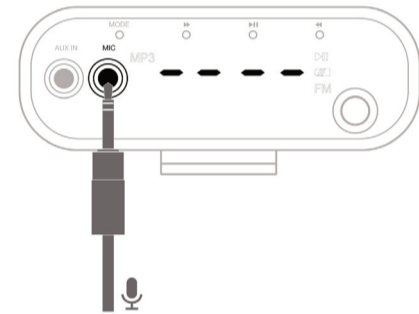

CONTROLS AND CONNECTORS

AUX MODE

REC MODE

MicroSD/USB MODE

BATTERY LEVEL MODE

FM MODE

CABLED MIC MODE

	RED/ROJO/ ROUGE/VERMELHO	BLUE/AZUL/ BLEU/AZUIS
Light	●	○
Power	○	●

● ON/ENCENDIDO/ALLUMÉ/LIGADO
○ OFF/APAGADO/ÉTEINT/DESLIGADO

- ON/OFF
- PLAY
- PAUSE
- STOP
- PREVIOUS
- NEXT
- REWIND
- FORWARD
- AUDIO
- MUTE
- MODE
- MASTER VOL
- MIC
- RADIO MEMO
- START REC
- PAUSE REC
- FM ANT.
- STATUS
- SAVE
- BATTERY LEVEL
- BATTERY STATUS
- BATTERY CHARGING
- BATTERY FULL