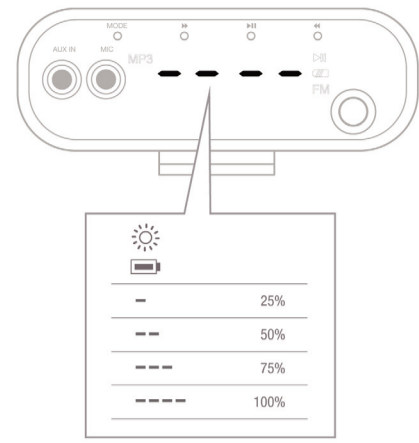

CONTROLS AND CONNECTORS

AUX MODE

REC MODE

MicroSD/USB MODE

BATTERY LEVEL MODE

FM MODE

CABLED MIC MODE

	RED/ROJO/ ROUGE/VERMELHO	BLUE/AZUL/ BLEU/AZUIS
Light	●	○
Power	○	●

● ON/ENCENDIDO/ALLUMÉ/LIGADO
○ OFF/APAGADO/ÉTEINT/DESLIGADO

- ON/OFF
- PLAY
- PAUSE
- STOP
- PREVIOUS
- NEXT
- REWIND
- FORWARD
- AUDIO
- MUTE
- MODE
- MASTER VOL
- MIC
- RADIO MEMO
- START REC
- PAUSE REC
- FM ANT.
- STATUS
- SAVE
- BATTERY LEVEL
- BATTERY STATUS
- BATTERY CHARGING
- BATTERY FULL