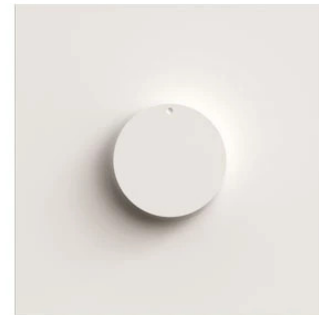

PUBLIC ADDRESS / ATTENUATORS / LOW IMPEDANCE

DOT-100M

LOW IMPEDANCE MONO ATTENUATOR

- ✓ For 4-8 Ω low Z speakers
- ✓ For universal standard case
- ✓ 6 position ergonomic potentiometer with switch off
- ✓ Minimalist aesthetic

ESPECIALLY RECOMMENDED IN:

Hospitality

Offices

Hotels

All sectors

DESCRIPTION

Low impedance mono attenuator for flush or surface mounting. Minimalist aesthetics, with FONESTAR's own design, taking into account the needs of the market to make them go unnoticed in any installation, whether domestic or professional. Ergonomically designed 6-position potentiometer with switch-off, which allows for easy handling. Transformer attenuator for improved sound quality and precise volume control. Thanks to their standard dimensions, they can be fitted with universal square and round boxes for plasterboard partition walls (plasterboard). They can also be surface mounted in conjunction with the surface mounting boxes mod. DOT-BOX, available in black or white. The entire range is supplied in white, however, for installations requiring black attenuators, the black panel mod can be purchased separately. DOT-01N, easily interchangeable with white. Perfect for public address and voice evacuation systems, large and small shops, shopping centres, hotels, cafés, amusement arcades, home use, etc.

TECHNICAL CHARACTERISTICS

FEATURES	Low impedance mono transformer attenuator for recessed or surface mounting. The transformer provides better sound quality and volume control accuracy.
POWER	100 W maximum
OUTPUTS	Low Z for 4-8 Ohm speakers
CONTROLS	6 dimming positions and off switch
DIMENSIONS	Total: 83 x 83 x 50 mm depth Insert: 50 x 50 x 45 mm depth
WEIGHT	0.2 kg
	For standard universal square box, round for plasterboard partitions and for surface installation box mod. DOT-BOX. Distance between screws: 60 mm