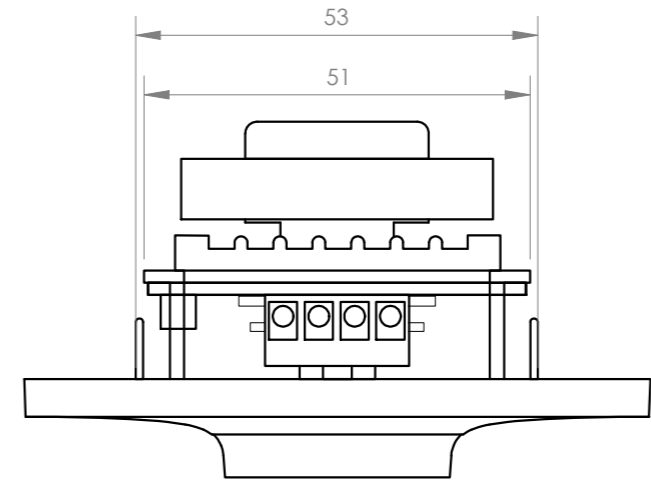

ESPECIALLY RECOMMENDED IN:

Hospitality

Offices

Hotels

All sectors

DESCRIPTION

Low impedance mono attenuator for flush or surface mounting. Minimalist aesthetics, with FONESTAR's own design, taking into account the needs of the market to make them go unnoticed in any installation, whether domestic or professional. Ergonomically designed 6-position potentiometer with switch-off, which allows for easy handling. Transformer attenuator for improved sound quality and precise volume control. Thanks to their standard dimensions, they can be fitted with universal square and round boxes for plasterboard partition walls (plasterboard). They can also be surface mounted in conjunction with the surface mounting boxes mod. DOT-BOX, available in black or white. The entire range is supplied in white, however, for installations requiring black attenuators, the black panel mod can be purchased separately. DOT-01N, easily interchangeable with white. Perfect for public address and voice evacuation systems, large and small shops, shopping centres, hotels, cafés, amusement arcades, home use, etc.

TECHNICAL CHARACTERISTICS

FEATURES	Low impedance mono transformer attenuator for recessed or surface mounting. The transformer provides better sound quality and volume control accuracy.
POWER	100 W maximum
OUTPUTS	Low Z for 4-8 Ohm speakers
CONTROLS	6 dimming positions and off switch
DIMENSIONS	Total: 83 x 83 x 50 mm depth Insert: 50 x 50 x 45 mm depth
WEIGHT	0.2 kg
	For standard universal square box, round for plasterboard partitions and for surface installation box mod. DOT-BOX. Distance between screws: 60 mm

FONESTAR	Model	Description	Units	Scale
	DOT-100M	LOW IMPEDANCE MONO ATTENUATOR	mm	1:1