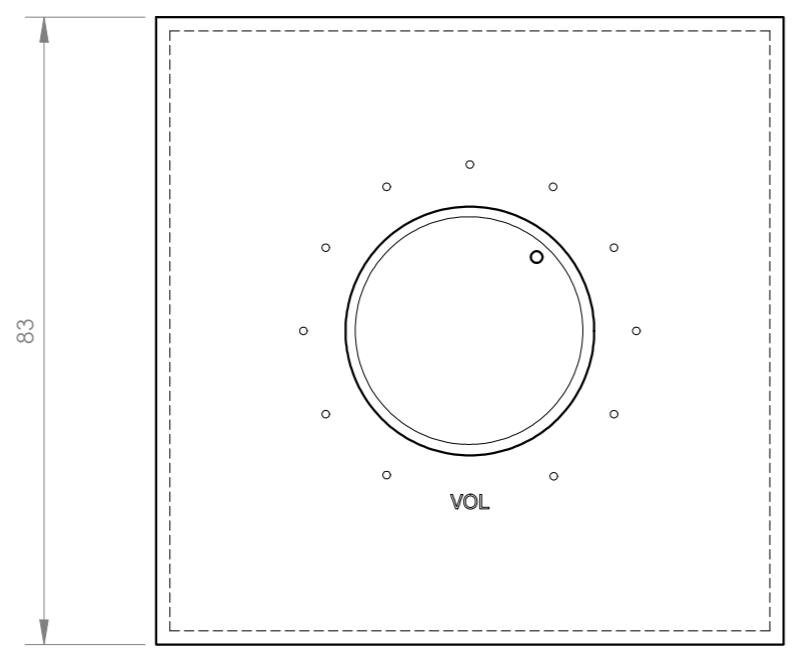

ESPECIALLY RECOMMENDED IN:

Hospitality

Offices

Hotels

All sectors

DESCRIPTION

Low impedance mono attenuator for flush or surface mounting. Minimalist aesthetics, with FONESTAR's own design, taking into account the needs of the market to make them go unnoticed in any installation, whether domestic or professional. Ergonomically designed 6-position potentiometer with switch-off, which allows for easy handling. Transformer attenuator for improved sound quality and precise volume control. Thanks to their standard dimensions, they can be fitted with universal square and round boxes for plasterboard partition walls (plasterboard). They can also be surface mounted in conjunction with the surface mounting boxes mod. DOT-BOX, available in black or white. The entire range is supplied in white, however, for installations requiring black attenuators, the black panel mod can be purchased separately. DOT-01N, easily interchangeable with white. Perfect for public address and voice evacuation systems, large and small shops, shopping centres, hotels, cafés, amusement arcades, home use, etc.

TECHNICAL CHARACTERISTICS

FEATURES	Low impedance mono transformer attenuator for recessed or surface mounting. The transformer provides better sound quality and volume control accuracy.
POWER	100 W maximum
OUTPUTS	Low Z for 4-8 Ohm speakers
CONTROLS	6 dimming positions and off switch
DIMENSIONS	Total: 83 x 83 x 50 mm depth Insert: 50 x 50 x 45 mm depth
WEIGHT	0.2 kg
	For standard universal square box, round for plasterboard partitions and for surface installation box mod. DOT-BOX. Distance between screws: 60 mm