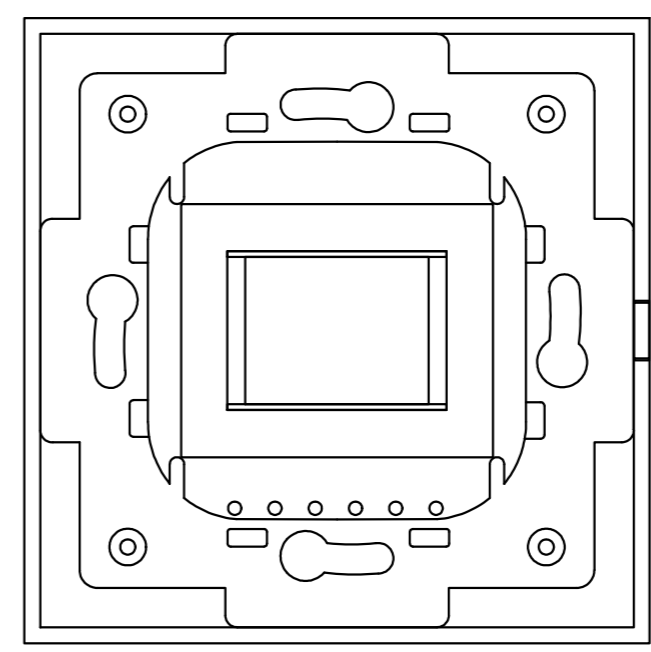

PUBLIC ADDRESS / ATTENUATORS / LOW IMPEDANCE

DOT-100M

LOW IMPEDANCE MONO ATTENUATOR

- ✓ For 4-8 Ω low Z speakers
- ✓ For universal standard case
- ✓ 6 position ergonomic potentiometer with switch off
- ✓ Minimalist aesthetic

ESPECIALLY RECOMMENDED IN:

Hospitality

Offices

Hotels

All sectors

DESCRIPTION

Low impedance mono attenuator for flush or surface mounting. Minimalist aesthetics, with FONESTAR's own design, taking into account the needs of the market to make them go unnoticed in any installation, whether domestic or professional. Ergonomically designed 6-position potentiometer with switch-off, which allows for easy handling. Transformer attenuator for improved sound quality and precise volume control. Thanks to their standard dimensions, they can be fitted with universal square and round boxes for plasterboard partition walls (plasterboard). They can also be surface mounted in conjunction with the surface mounting boxes mod. DOT-BOX, available in black or white. The entire range is supplied in white, however, for installations requiring black attenuators, the black panel mod can be purchased separately. DOT-01N, easily interchangeable with white. Perfect for public address and voice evacuation systems, large and small shops, shopping centres, hotels, cafés, amusement arcades, home use, etc.

TECHNICAL CHARACTERISTICS

FEATURES	Low impedance mono transformer attenuator for recessed or surface mounting. The transformer provides better sound quality and volume control accuracy.
POWER	100 W maximum
OUTPUTS	Low Z for 4-8 Ohm speakers
CONTROLS	6 dimming positions and off switch
DIMENSIONS	Total: 83 x 83 x 50 mm depth Insert: 50 x 50 x 45 mm depth
WEIGHT	0.2 kg
	For standard universal square box, round for plasterboard partitions and for surface installation box mod. DOT-BOX. Distance between screws: 60 mm