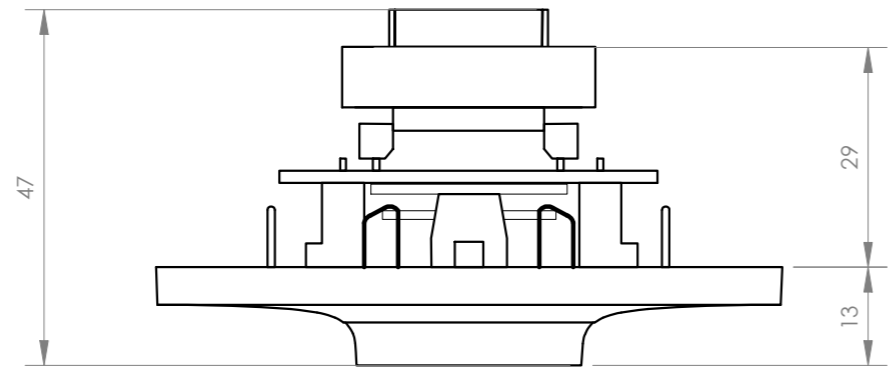

ESPECIALLY RECOMMENDED IN:

Hospitality

Offices

Hotels

All sectors

DESCRIPTION

Low impedance mono attenuator for flush or surface mounting. Minimalist aesthetics, with FONESTAR's own design, taking into account the needs of the market to make them go unnoticed in any installation, whether domestic or professional. Ergonomically designed 6-position potentiometer with switch-off, which allows for easy handling. Transformer attenuator for improved sound quality and precise volume control. Thanks to their standard dimensions, they can be fitted with universal square and round boxes for plasterboard partition walls (plasterboard). They can also be surface mounted in conjunction with the surface mounting boxes mod. DOT-BOX, available in black or white. The entire range is supplied in white, however, for installations requiring black attenuators, the black panel mod can be purchased separately. DOT-01N, easily interchangeable with white. Perfect for public address and voice evacuation systems, large and small shops, shopping centres, hotels, cafés, amusement arcades, home use, etc.

TECHNICAL CHARACTERISTICS

FEATURES	Low impedance mono transformer attenuator for recessed or surface mounting. The transformer provides better sound quality and volume control accuracy.
POWER	100 W maximum
OUTPUTS	Low Z for 4-8 Ohm speakers
CONTROLS	6 dimming positions and off switch
DIMENSIONS	Total: 83 x 83 x 50 mm depth Insert: 50 x 50 x 45 mm depth
WEIGHT	0.2 kg
	For standard universal square box, round for plasterboard partitions and for surface installation box mod. DOT-BOX. Distance between screws: 60 mm