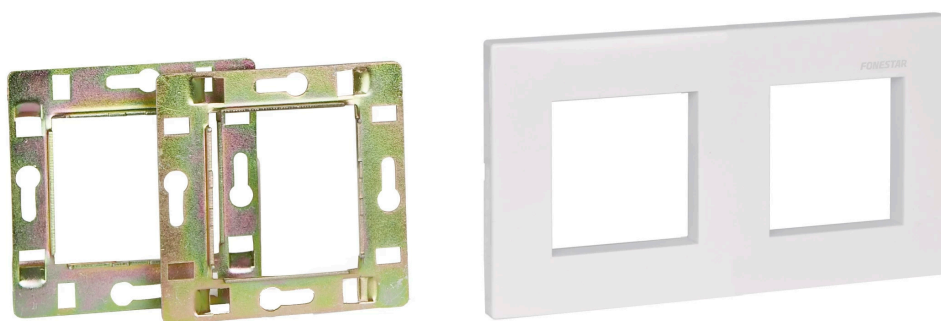

CONNECTION AND WIRING / CONNECTION PANELS / MODULARS

WP-150MCH

FRAME AND 2 CHASSIS FOR INSTALLATION IN 2 MOUNTING BOXES

✓ Easy installation

ESPECIALLY RECOMMENDED IN:

All sectors

DESCRIPTION

Frames and chassis for installation in square universal standard flushmount box. Modular connection panel system for audiovisual installations, classrooms, conference rooms, etc.

TECHNICAL CHARACTERISTICS

CHARACTERISTICS	Frame and 2 chassis for installation in 2 European standard boxes. 2 windows for 2 connection panels.
COLOUR	White (RAL 9003)
DIMENSIONS	150 x 80 mm