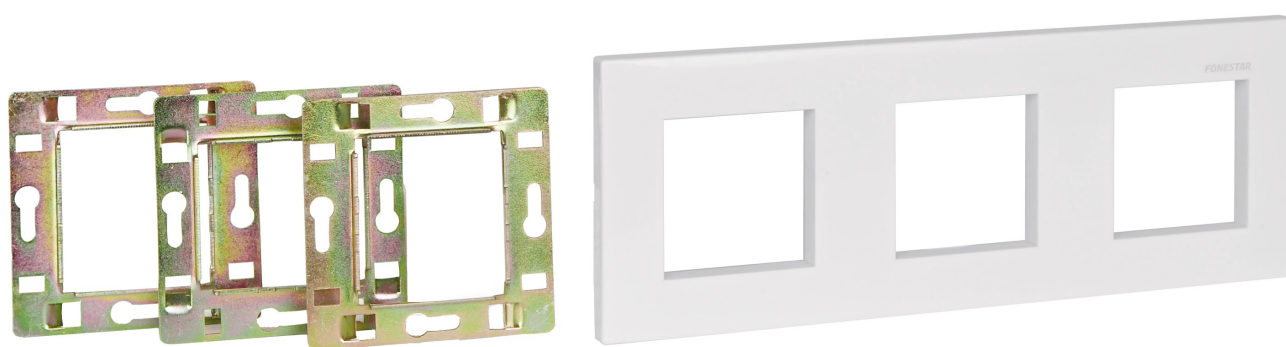

CONNECTION AND WIRING / CONNECTION PANELS / MODULARS

WP-220MCH

FRAME AND 3 CHASSIS FOR INSTALLATION IN 3 MOUNTING BOXES

✓ Easy installation

ESPECIALLY RECOMMENDED IN:

All sectors

DESCRIPTION

Frames and chassis for installation in square universal standard flushmount box. Modular connection panel system for audiovisual installations, classrooms, conference rooms, etc.

TECHNICAL CHARACTERISTICS

CHARACTERISTICS	Frame and 3 chassis for installation in 3 European standard boxes. 3 windows for 3 connection panels.
COLOUR	White (RAL 9003)
DIMENSIONS	220 x 80 mm