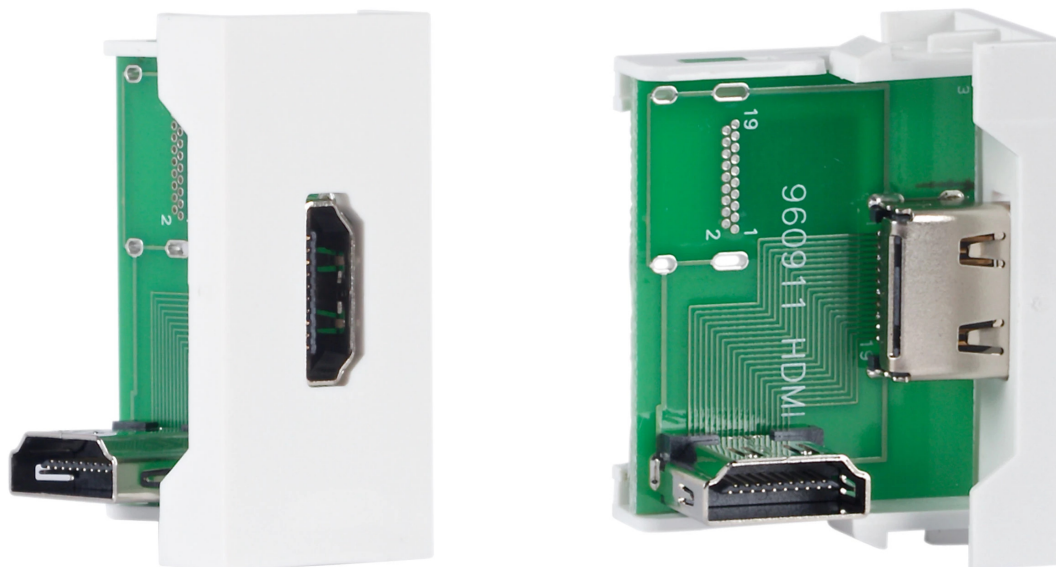

CONNECTION AND WIRING / CONNECTION PANELS / MODULARS

WP-37H

½ HDMI FEMALE 90° CONNECTION PANEL

✓ Easy installation

ESPECIALLY RECOMMENDED IN:

All sectors

DESCRIPTION

Connection panels for audiovisual installations, classrooms, conference rooms, etc. Modular connection panel system with different connectors.

TECHNICAL CHARACTERISTICS

FEATURES	Female HDMI. 1/2 connection panel. 90° female HDMI connection. Dimensions: 22.5 x 45 x 33.3 mm depth. Supports all HDMI resolutions. Resolution depends on the cable connected.
COLOUR	White (RAL 9003)
DIMENSIONS	22.5 x 45 x 33.3 mm depth