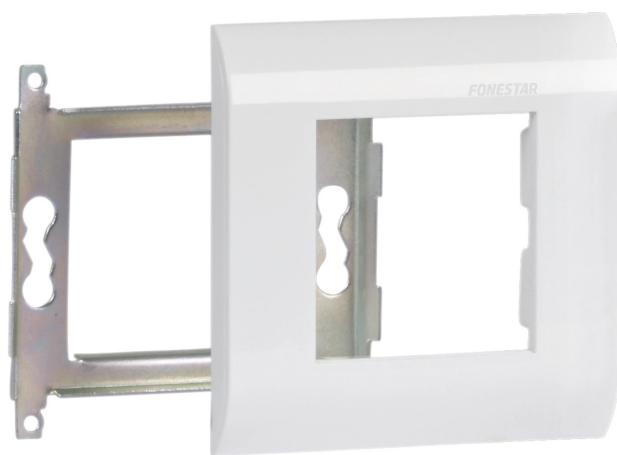

CONNECTION AND WIRING / CONNECTION PANELS / MODULARS

# WP-86MCH

FRAME AND CHASSIS FOR SURFACE BOX INSTALLATION MOD. WP-85CJ

✓ Easy installation

ESPECIALLY RECOMMENDED IN:

All sectors

## DESCRIPTION

Frames, chassis and WP surface boxes. Modular connection panel system for audiovisual installations, classrooms, conference rooms, etc.

**TECHNICAL CHARACTERISTICS**

---

FEATURES	Frame and chassis for the installation of WP-85CJ in a surface box. Window for 1 connection panel.
COLOUR	White (RAL 9003)
DIMENSIONS	80 x 80 mm