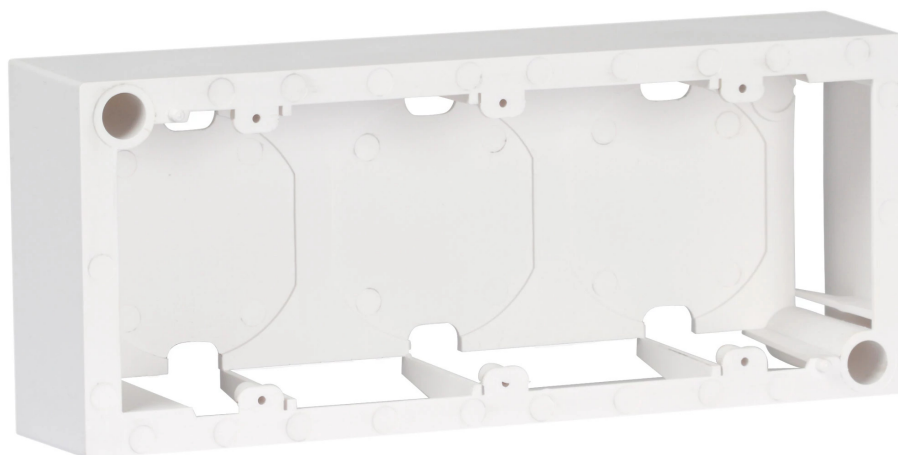

CONNECTION AND WIRING / CONNECTION PANELS / MODULARS

WP-194CJ

SURFACE BOX FOR FRAME AND CHASSIS MOD. WP-195MCH

✓ Easy installation

ESPECIALLY RECOMMENDED IN:

All sectors

DESCRIPTION

Frames, chassis and WP surface boxes. Modular connection panel system for audiovisual installations, classrooms, conference rooms, etc.

TECHNICAL CHARACTERISTICS

FEATURES	Surface box for WP-195MCH frame and chassis.
COLOUR	White (RAL 9003)
DIMENSIONS	194 x 81 x 42 mm depth