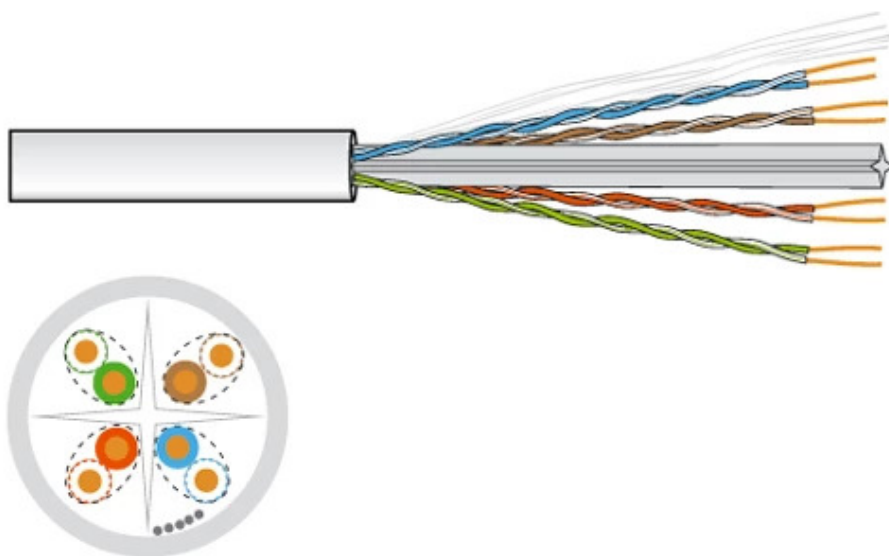

CONNECTION AND WIRING / WIRING / CABLE REELS

TF-5320-GS

CAT 6 UTP CABLE ROLL

ESPECIALLY RECOMMENDED IN:

All sectors

DESCRIPTION

Cat 6 voice and data cables.

TECHNICAL CHARACTERISTICS

CHARACTERISTICS	Cat 6 UTP 250 MHz cable with 8 solid conductors grouped in 4 twisted pairs colour coded for voice and data Tear-away nylon Outer shell: 5.5 mm Ø, PVC grey 8 cables: Conductor shell: 1 mm Ø, PE green, green/white, orange, orange/white, brown, brown/white, blue, blue/white Conductor: 1 CCA wire of 0.51 mm Ø (24 AWG)
MAXIMUM DISTANCE:	<50 m
REEL	100 m