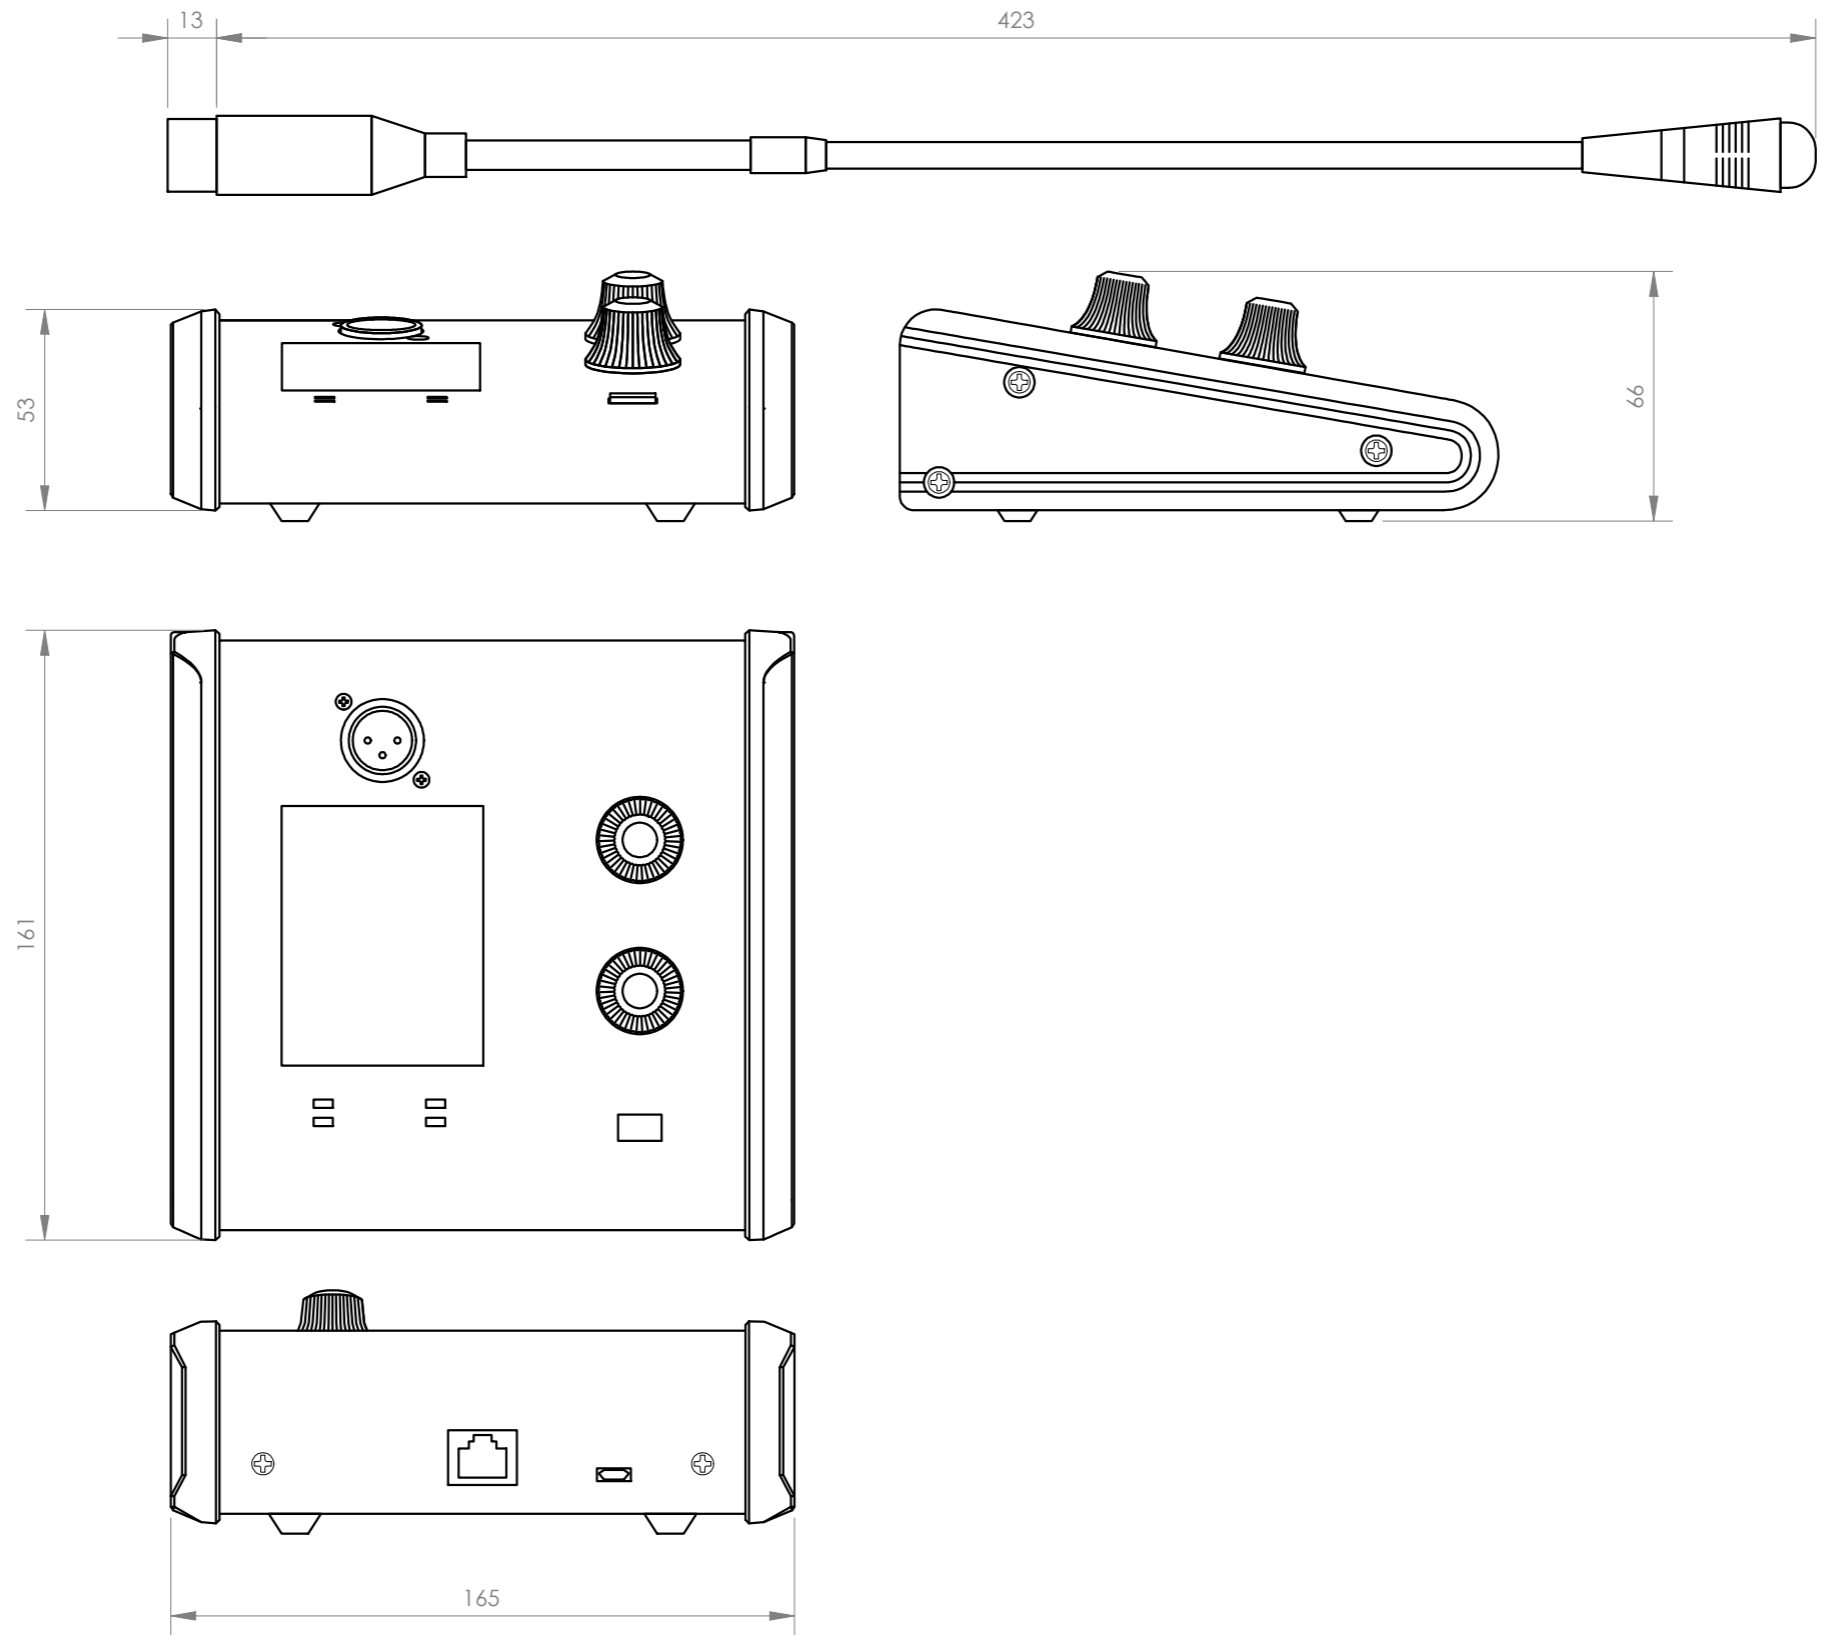

ESPECIALLY RECOMMENDED IN:

Sports facilities

Hotels

All sectors

DESCRIPTION

The MPX-4088 system is a highly versatile audio matrix, perfect for installations of any size, allowing a multitude of configuration options, DSP signal processing and integrated solutions to common problems such as feedback, covering almost any installation need. MPX-400MIC is a microphone with zone selector for voice output and musical warning tones for audio matrix mod. MPX-4088. Allows selection from 1 to 32 zones. RJ-45, Cat 5e cable system connection. For installations where there are various audio sources and audience areas such as shopping malls, hotels, conference rooms, stadiums, etc.

TECHNICAL CHARACTERISTICS

FEATURES	<p>Microphone with zone selector.</p> <p>Musical alert tones.</p> <p>Zone selection and paging on the audio matrix mod. MPX-4088.</p> <p>Indicator lights for power, signal, saturation and communication status.</p> <p>LCD information display.</p> <p>PC control software, customisation of zone names, microphone volume, volume and duration of musical tone and priority.</p> <p>The total cable distance must not exceed 150 meters for a SFTP Cat 5e cable.</p>
MICROPHONE	Electret condenser with flexo and ring light
INPUTS	<p>1 balanced microphone, XLR 6.800 Ohm</p> <p>1 mini-USB port for uploading music alert tones in MP3 or WAV format</p> <p>1 RD port for connection to MPX-4088 matrix, RJ-45</p>
CONTROLS	Microphone volume control and zone selector
CONNEXION	RJ-45 cable, Cat 5e
PHANTOM	12 V
POWER SUPPLY	24 V DC, 100 mA, via RD port
DIMENSIONS	<p>Microphone with flexo: 430 mm high</p> <p>Base: 176 x 60 x 166 mm depth</p>
ACCESSORIES	Foam windshield

FONESTAR	Model	Description	Units	Scale
	MPX-400MIC	ZONE SELECTOR MICROPHONE FOR MOD. SYSTEM MPX-4088	mm	1:2