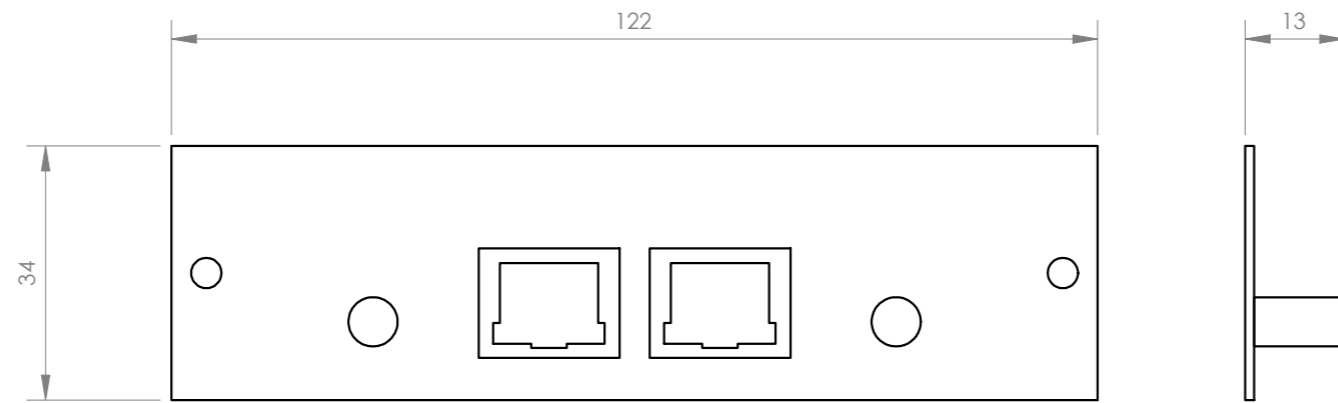

#### TECHNICAL CHARACTERISTICS

FEATURES	DANTE expansion module. 8 x 8 digital audio input/output channels. Connections via RJ-45, Cat 5e cable. To share channels among matrixes.
INPUTS	2 DANTE ports, 2 x RJ-45 (Primary and Secondary)
OUTPUTS	2 DANTE ports, 2 x RJ-45 (Primary and Secondary)
CONNECTION	RJ-45, Cat 5e cable
DIMENSIONS	122 x 32 x 120 mm depth
WEIGHT	0.2 kg

<b>FONESTAR</b>	Model	Description	Units	Scale
	MPX-450D	DANTE EXPANSION MODULE 8 X 8	mm	1:1