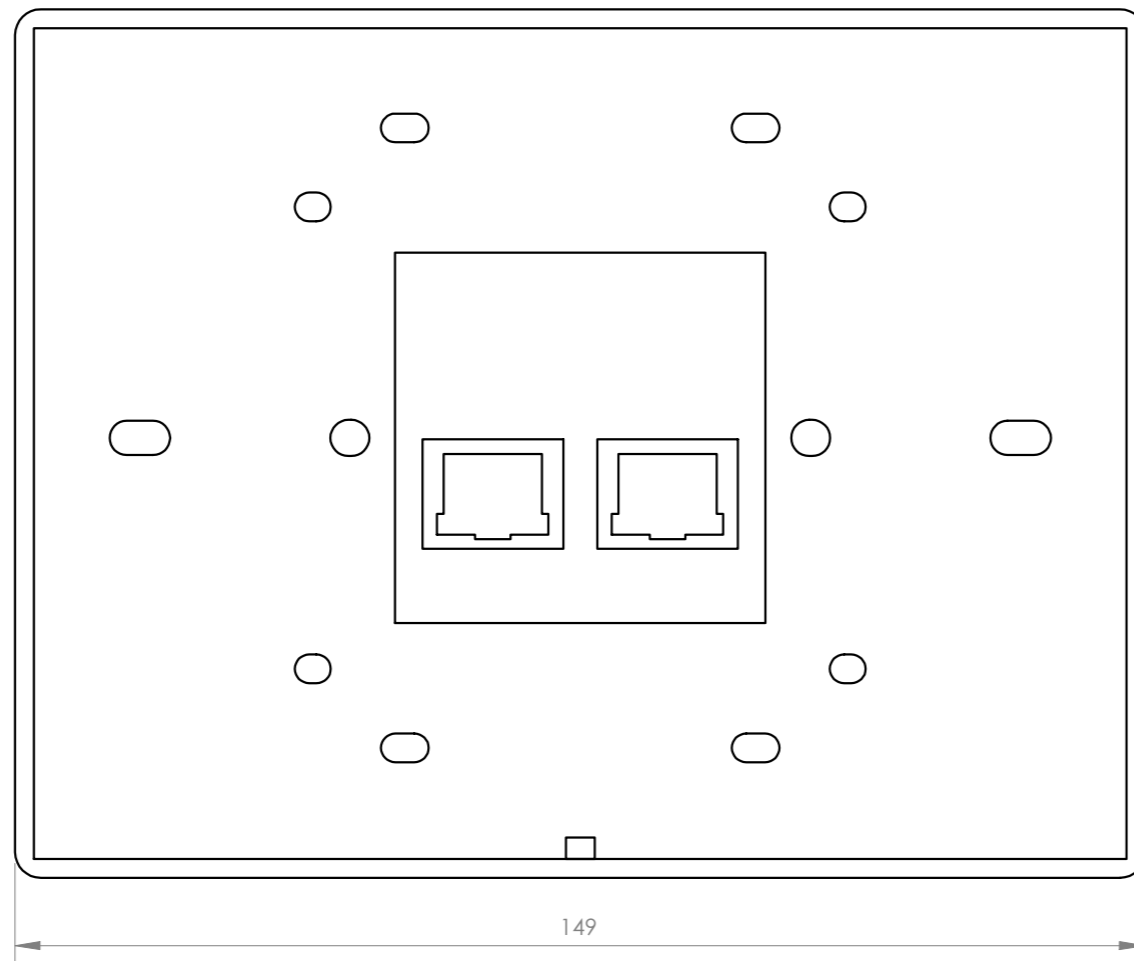

Sports facilities

Hotels

All sectors

DESCRIPTION

The MPX-4088 system is a highly versatile audio matrix, perfect for installations of any size, allowing a multitude of configuration options, DSP signal processing and integrated solutions to common problems such as feedback, covering almost any installation need. MPX-460P is a remote volume control and zone assignment remote

control with touch screen for audio matrix mod. MPX-4088. It connects to the matrix via RJ-45, Cat 5e cable and has an extension link to connect up to 8 MPX-460P in series. For installations where there are various audio sources and audience areas such as shopping malls, hotels, conference rooms, stadiums, etc.

TECHNICAL CHARACTERISTICS

FEATURES	<p>Remote control for volume control and zone assignment with touch screen for audio matrix mod. MPX-4088.</p> <p>Connection to the matrix via RJ-45 cable, Cat 5e (see note).</p> <p>Link extension for connecting up to 8 MPX-460P in series.</p> <p>Capacitive LCD touch screen.</p> <p>Surface installation. The rear panel is screwed to the wall and the front panel is secured with a screw.</p>
INPUTS	1 RD port for connection to MPX-4088 matrix, RJ-45 (see note)
OUTPUTS	1 extension link, RJ-45
CONTROLS	Volume control, zone and scene allocation
POWER SUPPLY	<p>24 V DC, 100 mA, RD port</p> <p>24 V DC, 300 mA, euroblock, for connection of more MPX-460P in series.</p>
DIMENSIONS	<p>150 x 115 x 25 mm depth</p> <p>Surface installation.</p>
WEIGHT	0.29 kg
ACCESSORIES	Screws and mounting accessories
NOTE	<p>It is recommended to use high quality Cat 5e/6 cables, UTP or FTP/SFTP shielded cables with shielded connectors and with the cable shield connected to the connector shield.</p> <p>Maximum cable length 100 m.</p>