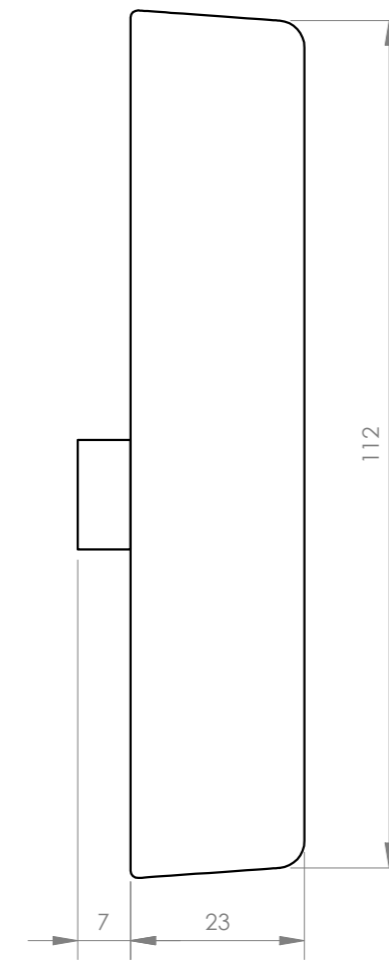

control with touch screen for audio matrix mod. MPX-4088. It connects to the matrix via RJ-45, Cat 5e cable and has an extension link to connect up to 8 MPX-460P in series. For installations where there are various audio sources and audience areas such as shopping malls, hotels, conference rooms, stadiums, etc.

TECHNICAL CHARACTERISTICS

FEATURES	<p>Remote control for volume control and zone assignment with touch screen for audio matrix mod. MPX-4088.</p> <p>Connection to the matrix via RJ-45 cable, Cat 5e (see note).</p> <p>Link extension for connecting up to 8 MPX-460P in series.</p> <p>Capacitive LCD touch screen.</p> <p>Surface installation. The rear panel is screwed to the wall and the front panel is secured with a screw.</p>
INPUTS	1 RD port for connection to MPX-4088 matrix, RJ-45 (see note)
OUTPUTS	1 extension link, RJ-45
CONTROLS	Volume control, zone and scene allocation
POWER SUPPLY	<p>24 V DC, 100 mA, RD port</p> <p>24 V DC, 300 mA, euroblock, for connection of more MPX-460P in series.</p>
DIMENSIONS	<p>150 x 115 x 25 mm depth</p> <p>Surface installation.</p>
WEIGHT	0.29 kg
ACCESSORIES	Screws and mounting accessories
NOTE	<p>It is recommended to use high quality Cat 5e/6 cables, UTP or FTP/SFTP shielded cables with shielded connectors and with the cable shield connected to the connector shield.</p> <p>Maximum cable length 100 m.</p>